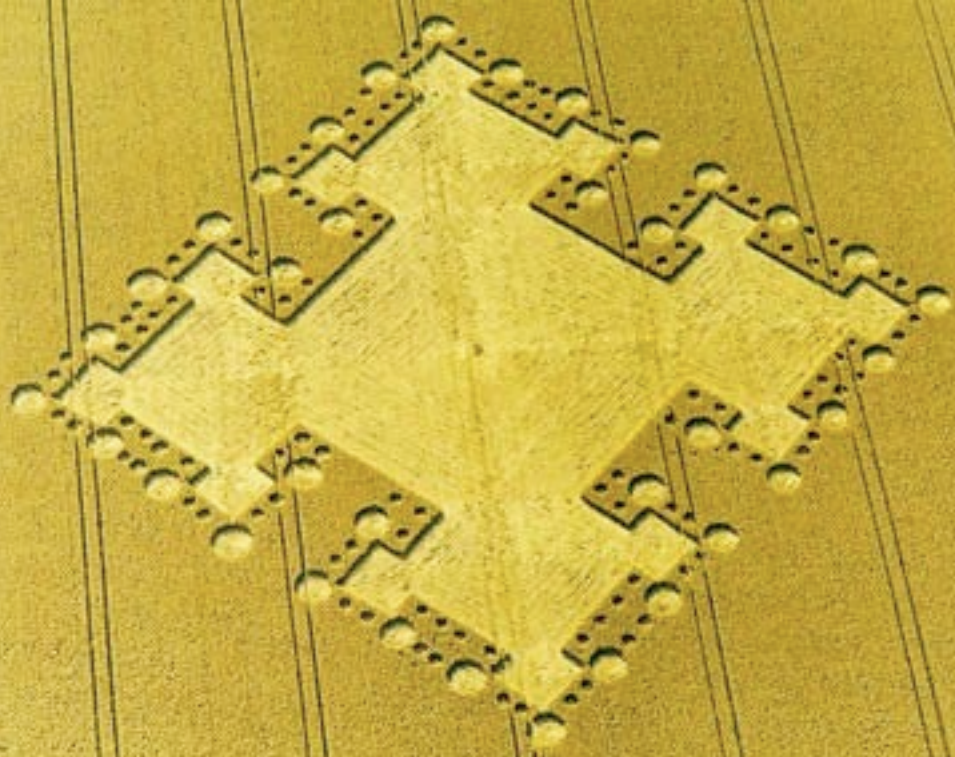

An aerial photograph of a large, vibrant yellow field, likely a rapeseed or sunflower field. The field is divided into several sections by dark, winding lines representing roads or tracks. In the center of the field, there is a large, stylized logo consisting of two overlapping, rounded shapes that form a continuous 'S' or 'SS' pattern. The logo is a slightly darker shade of yellow than the surrounding field. The overall scene is captured from a high angle, showing the geometric patterns of the field and the surrounding landscape, which includes some greenery and a road on the left side.

**BUSTY TAYLOR 2003**

An aerial photograph of a large, vibrant yellow field, likely a crop field. The field is divided into sections by dark, winding lines, possibly roads or irrigation channels. In the center of the field, there is a large, stylized logo consisting of two overlapping, rounded shapes that form a continuous 'S' or 'SS' pattern. The overall scene is captured from a high angle, showing the geometric patterns of the field and the surrounding landscape, which includes some greenery and a road on the left side.

**BUSTY TAYLOR 2003**

An aerial photograph of a large, rectangular yellow field, possibly a rice paddy, with a large, stylized 'S' logo in the center. The field is divided into sections by dark lines, likely furrows or paths. The surrounding area is dark, suggesting a road or a different type of terrain.