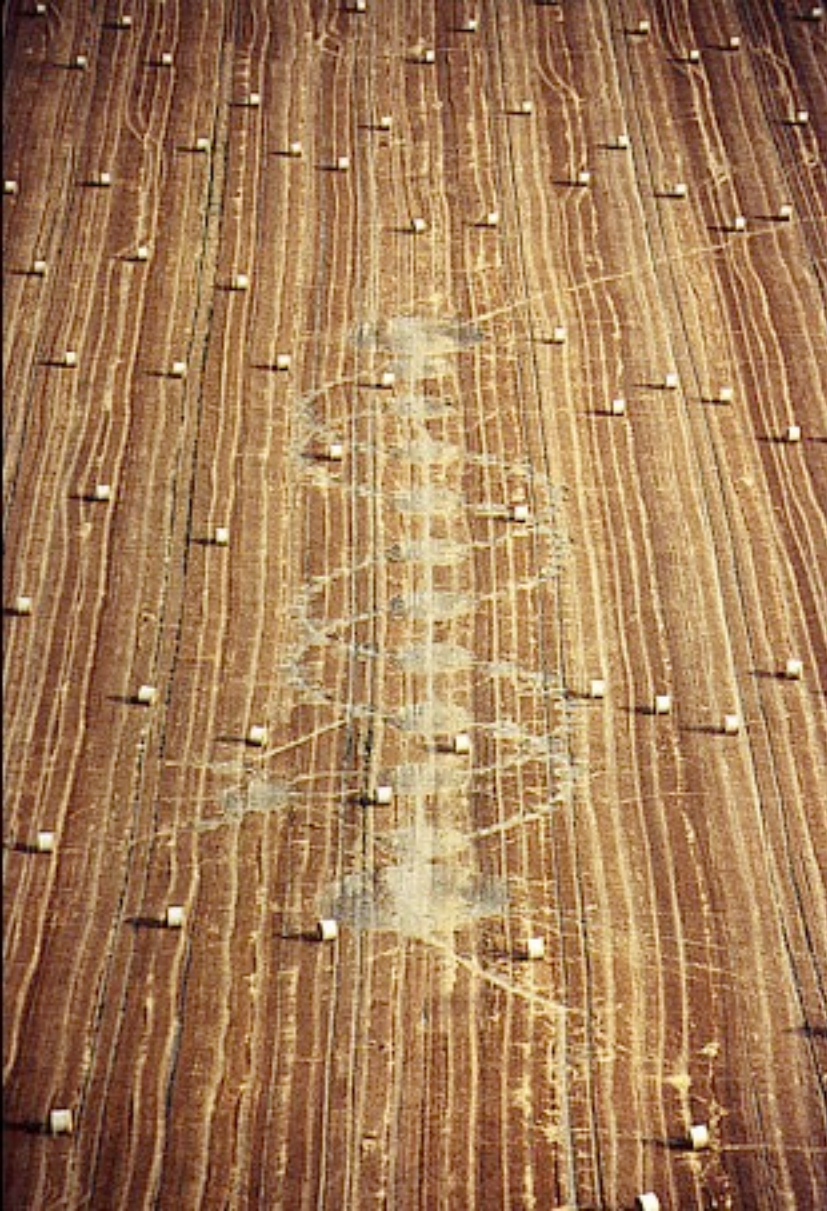

An aerial photograph of a large, vibrant yellow field, likely a rapeseed or sunflower field. The field is divided into several sections by dark, winding lines representing roads or tracks. In the center of the field, there is a large, stylized logo consisting of two overlapping, rounded shapes that form a continuous 'S' or 'SS' pattern. The logo is a slightly darker shade of yellow than the surrounding field. The overall scene is captured from a high angle, showing the geometric patterns of the field and the surrounding landscape, which includes some greenery and a road on the left side.

**BUSTY TAYLOR 2003**

An aerial photograph of a large, vibrant yellow field, likely a crop field. The field is divided into sections by dark, winding lines, possibly roads or irrigation channels. In the center of the field, there is a large, stylized logo consisting of two overlapping, rounded shapes that form a continuous 'S' or 'SS' pattern. The overall scene is captured from a high angle, showing the geometric patterns of the field and the surrounding landscape, which includes some greenery and a road on the left side.

**BUSTY TAYLOR 2003**

An aerial photograph of a large, rectangular yellow field, possibly a rice paddy, with a large, stylized 'S' logo in the center. The field is divided into sections by dark lines, likely furrows or paths. The surrounding area is dark, suggesting a road or a different type of terrain.