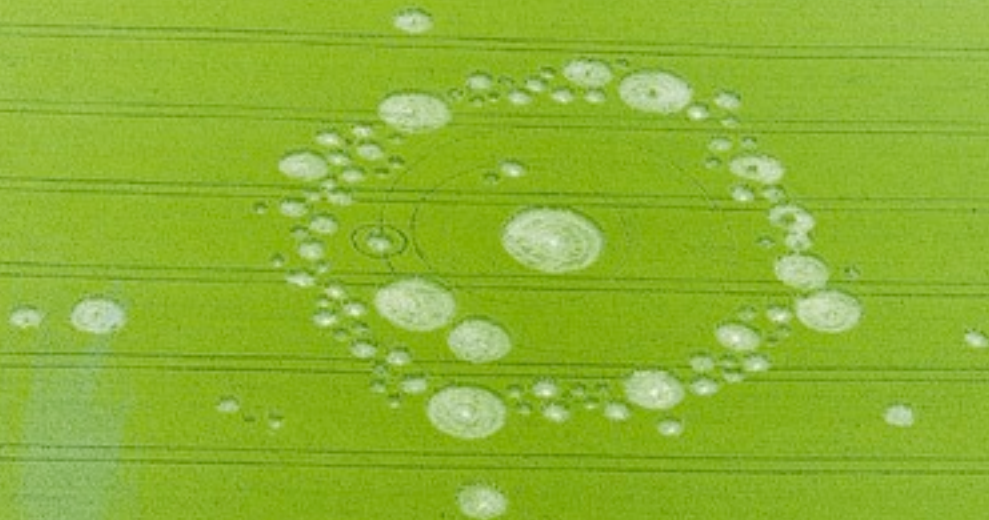

An aerial photograph of a large, vibrant yellow field, likely a rapeseed or sunflower field. The field is divided into several sections by dark, winding lines representing roads or tracks. In the center of the field, there is a large, stylized logo consisting of two overlapping, rounded shapes that form a continuous 'S' or 'SS' pattern. The logo is a slightly darker shade of yellow than the surrounding field. The overall scene is captured from a high angle, showing the geometric patterns of the field and the surrounding landscape, which includes some greenery and a road on the left side.

**BUSTY TAYLOR 2003**

An aerial photograph of a large, vibrant yellow field, likely a crop field. The field is divided into sections by dark, winding lines, possibly roads or irrigation channels. In the center of the field, there is a large, stylized logo consisting of two overlapping, rounded shapes that form a continuous 'S' or 'SS' pattern. The overall scene is captured from a high angle, showing the geometric patterns of the field and the surrounding landscape, which includes some greenery and a road on the left side.

**BUSTY TAYLOR 2003**

An aerial photograph of a large, rectangular yellow field, possibly a rice paddy, with a large, stylized 'S' logo in the center. The field is divided into sections by dark lines, likely furrows or paths. The surrounding area is dark, suggesting a road or a different type of terrain.