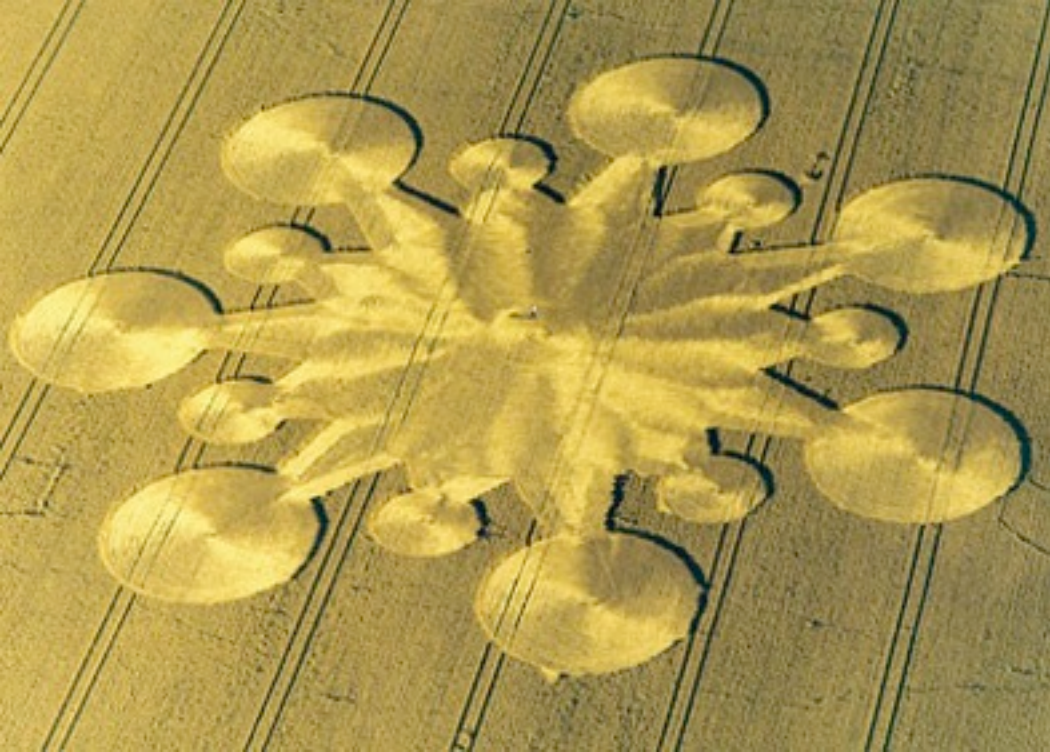

An aerial photograph of a large, vibrant yellow field, likely a rapeseed or sunflower field. The field is divided into several sections by dark, winding lines representing roads or tracks. In the center of the field, there is a large, stylized logo consisting of two overlapping, rounded shapes that form a continuous 'S' or 'SS' pattern. The logo is a slightly darker shade of yellow than the surrounding field. The overall scene is captured from a high angle, showing the geometric patterns of the field and the surrounding landscape, which includes some greenery and a road on the left side.

**BUSTY TAYLOR 2003**

An aerial photograph of a large, vibrant yellow field, likely a crop field. The field is divided into sections by dark, winding lines, possibly roads or irrigation channels. In the center of the field, there is a large, stylized logo consisting of two overlapping, rounded shapes that form a continuous 'S' or 'SS' pattern. The overall scene is captured from a high angle, showing the geometric patterns of the field and the surrounding landscape, which includes some greenery and a road on the left side.

**BUSTY TAYLOR 2003**

An aerial photograph of a large, rectangular yellow field, possibly a rice paddy, with a large, stylized 'S' logo in the center. The field is divided into sections by dark lines, likely furrows or paths. The surrounding area is dark, suggesting a road or a different type of terrain.