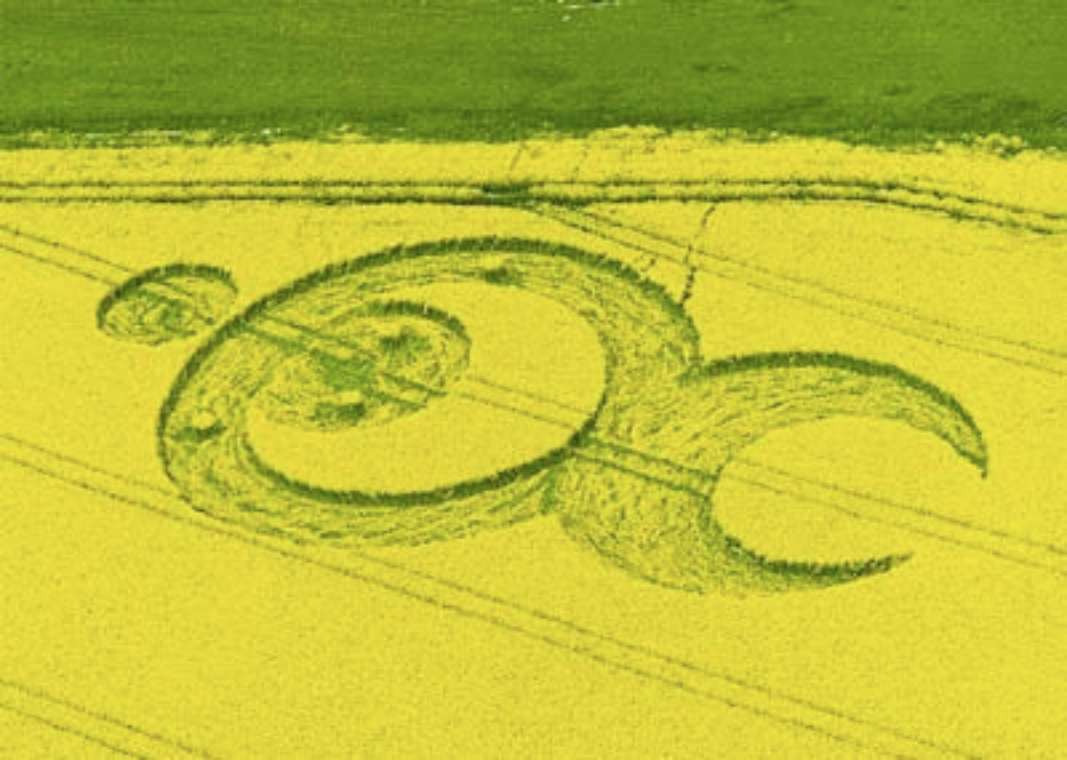

An aerial photograph of a large, vibrant yellow field, likely a rapeseed or sunflower field. The field is divided into several sections by dark, winding lines representing roads or tracks. In the center of the field, there is a large, stylized logo consisting of two overlapping, rounded shapes that form a continuous 'S' or 'SS' pattern. The logo is a slightly darker shade of yellow than the surrounding field. The overall scene is captured from a high angle, showing the geometric patterns of the field and the surrounding landscape, which includes some greenery and a road on the left side.

**BUSTY TAYLOR 2003**

An aerial photograph of a large, vibrant yellow field, likely a crop field. The field is divided into sections by dark, winding lines, possibly roads or irrigation channels. In the center of the field, there is a large, stylized logo consisting of two overlapping, rounded shapes that form a continuous 'S' or 'SS' pattern. The overall scene is captured from a high angle, showing the geometric patterns of the field and the surrounding landscape, which includes some greenery and a road on the left side.

**BUSTY TAYLOR 2003**

An aerial photograph of a large, rectangular yellow field, possibly a rice paddy, with a large, stylized 'S' logo in the center. The field is divided into sections by dark lines, likely furrows or paths. The surrounding area is dark, suggesting a road or a different type of terrain.