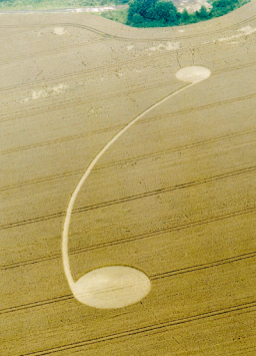

An aerial photograph of a large, vibrant yellow field, likely a rapeseed or sunflower field. The field is divided into several sections by dark, winding lines representing roads or tracks. In the center of the field, there is a large, stylized logo consisting of two overlapping, rounded shapes that form a continuous 'S' or 'SS' pattern. The logo is a slightly darker shade of yellow than the surrounding field. The overall scene is captured from a high angle, showing the geometric patterns of the field and the surrounding landscape, which includes some greenery and a road on the left side.

**BUSTY TAYLOR 2003**

An aerial photograph of a large, vibrant yellow field, likely a crop field. The field is divided into sections by dark, winding lines, possibly roads or irrigation channels. In the center of the field, there is a large, stylized logo consisting of two overlapping, rounded shapes that form a continuous 'S' or 'SS' pattern. The overall scene is captured from a high angle, showing the geometric patterns of the field and the surrounding landscape, which includes some greenery and a road on the left side.

**BUSTY TAYLOR 2003**

An aerial photograph of a large, rectangular yellow field, possibly a rice paddy, with a large, stylized 'S' logo in the center. The field is divided into sections by dark lines, likely furrows or paths. The surrounding area is dark, suggesting a road or a different type of terrain.