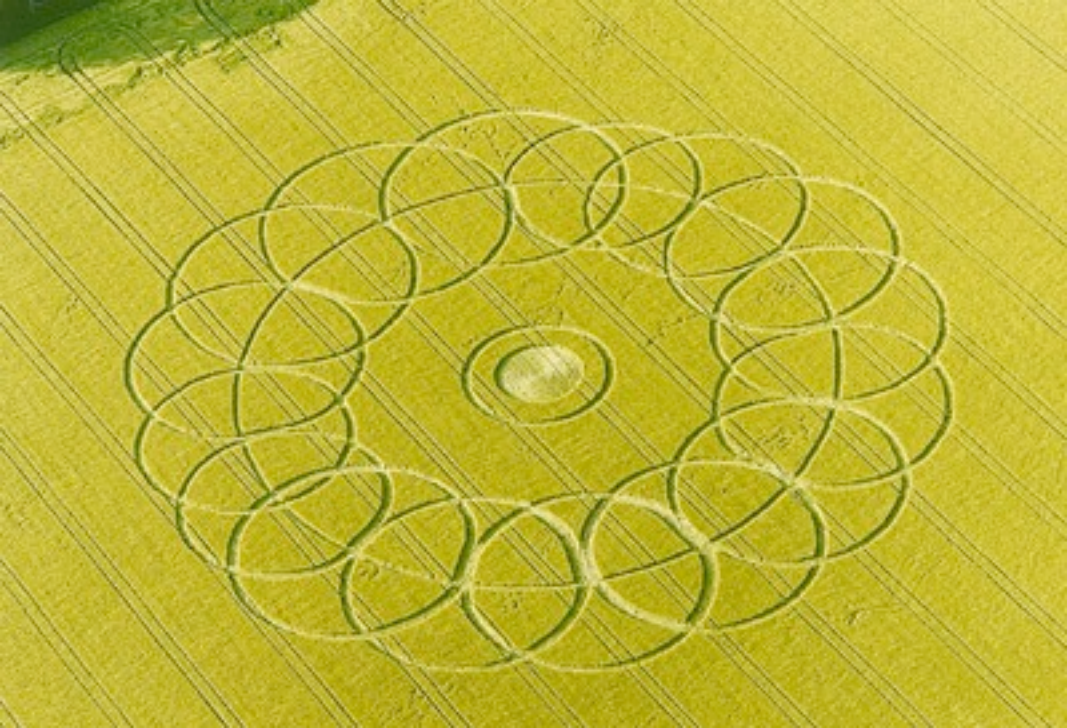

An aerial photograph of a large, vibrant yellow field, likely a rapeseed or sunflower field. The field is divided into several sections by dark, winding lines representing roads or tracks. In the center of the field, there is a large, stylized logo consisting of two overlapping, rounded shapes that form a continuous 'S' or 'SS' pattern. The logo is a slightly darker shade of yellow than the surrounding field. The overall scene is captured from a high angle, showing the geometric patterns of the field and the surrounding landscape, which includes some greenery and a road on the left side.

**BUSTY TAYLOR 2003**

An aerial photograph of a large, vibrant yellow field, likely a crop field. The field is divided into sections by dark, winding lines, possibly roads or irrigation channels. In the center of the field, there is a large, stylized logo consisting of two overlapping, rounded shapes that form a continuous 'S' or 'SS' pattern. The overall scene is captured from a high angle, showing the geometric patterns of the field and the surrounding landscape, which includes some greenery and a road on the left side.

**BUSTY TAYLOR 2003**

An aerial photograph of a large, rectangular yellow field, possibly a rice paddy, with a large, stylized 'S' logo in the center. The field is divided into sections by dark lines, likely furrows or paths. The surrounding area is dark, suggesting a road or a different type of terrain.