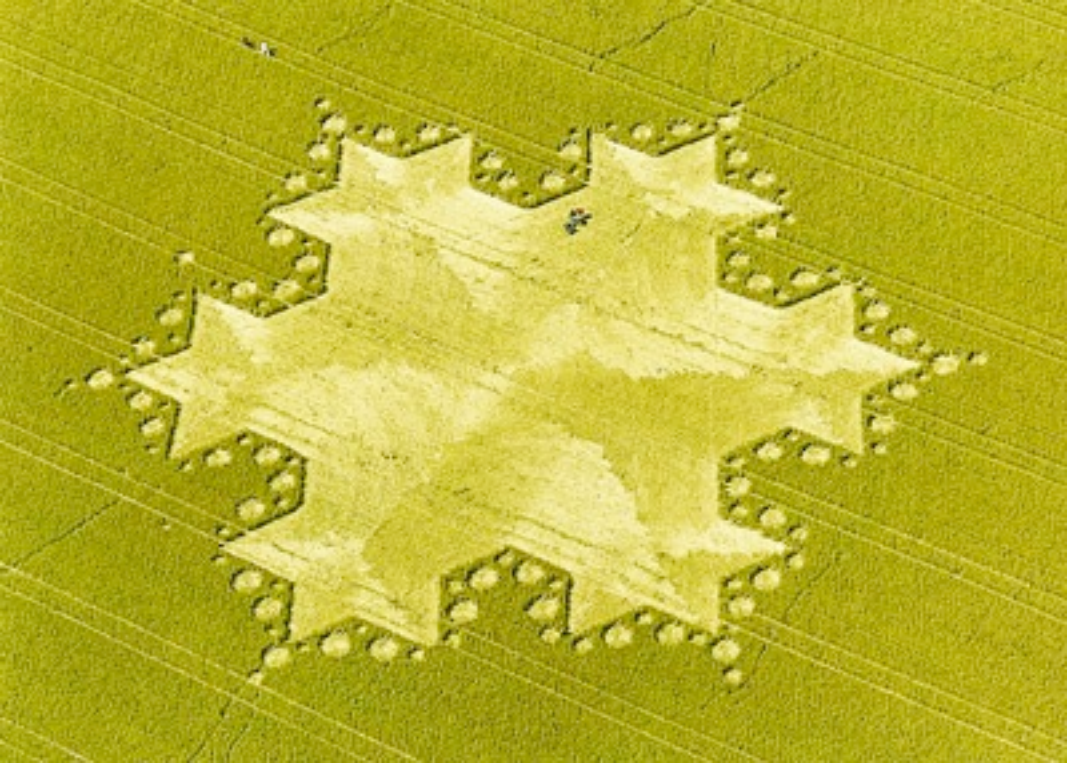

An aerial photograph of a large, vibrant yellow field, likely a rapeseed or sunflower field. The field is divided into several sections by dark, winding lines representing roads or tracks. In the center of the field, there is a large, stylized logo consisting of two overlapping, rounded shapes that form a continuous 'S' or 'SS' pattern. The logo is a slightly darker shade of yellow than the surrounding field. The overall scene is captured from a high angle, showing the geometric patterns of the field and the surrounding landscape, which includes some greenery and a road on the left side.

**BUSTY TAYLOR 2003**

An aerial photograph of a large, vibrant yellow field, likely a crop field. The field is divided into sections by dark, winding lines, possibly roads or irrigation channels. In the center of the field, there is a large, stylized logo consisting of two overlapping, rounded shapes that form a continuous 'S' or 'SS' pattern. The overall scene is captured from a high angle, showing the geometric patterns of the field and the surrounding landscape, which includes some greenery and a road on the left side.

**BUSTY TAYLOR 2003**

An aerial photograph of a large, rectangular yellow field, possibly a rice paddy, with a large, stylized 'S' logo in the center. The field is divided into sections by dark lines, likely furrows or paths. The surrounding area is dark, suggesting a road or a different type of terrain.