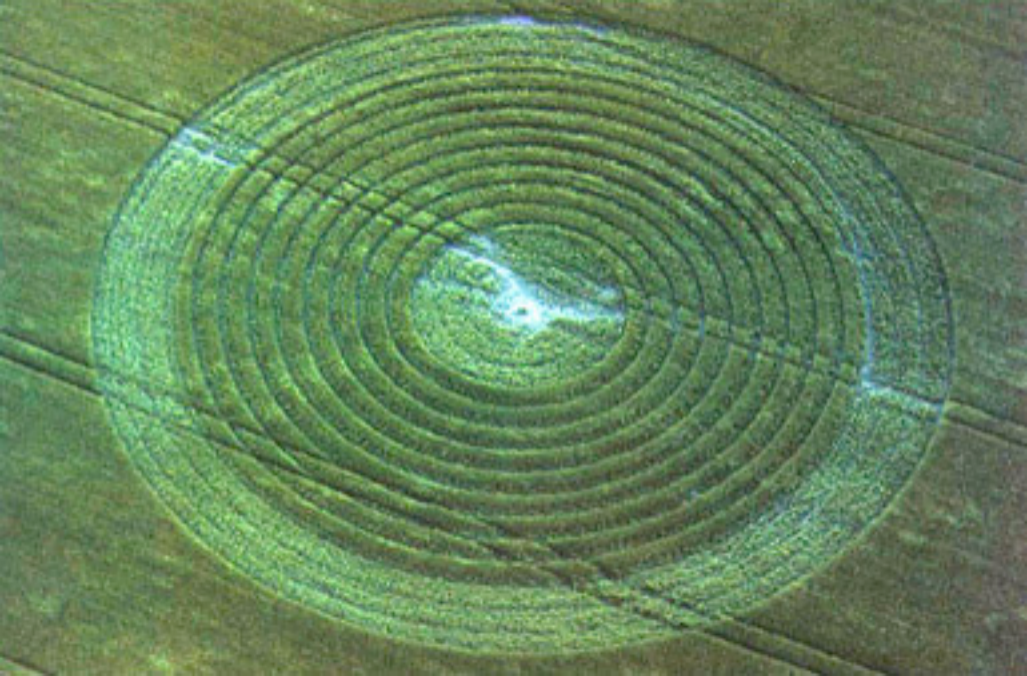

An aerial photograph of a large, vibrant yellow field, likely a rapeseed or sunflower field. The field is divided into several sections by dark, winding lines representing roads or tracks. In the center of the field, there is a large, stylized logo consisting of two overlapping, rounded shapes that form a continuous 'S' or 'SS' pattern. The logo is a slightly darker shade of yellow than the surrounding field. The overall scene is captured from a high angle, showing the geometric patterns of the field and the surrounding landscape, which includes some greenery and a road on the left side.

**BUSTY TAYLOR 2003**

An aerial photograph of a large, vibrant yellow field, likely a crop field. The field is divided into sections by dark, winding lines, possibly roads or irrigation channels. In the center of the field, there is a large, stylized logo consisting of two overlapping, rounded shapes that form a continuous 'S' or 'SS' pattern. The overall scene is captured from a high angle, showing the geometric patterns of the field and the surrounding landscape, which includes some greenery and a road on the left side.

**BUSTY TAYLOR 2003**

An aerial photograph of a large, rectangular yellow field, possibly a rice paddy, with a large, stylized 'S' logo in the center. The field is divided into sections by dark lines, likely furrows or paths. The surrounding area is dark, suggesting a road or a different type of terrain.