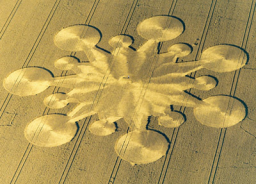

An aerial photograph of a large, vibrant yellow field, likely a rapeseed or sunflower field. The field is divided into several sections by dark, winding lines representing roads or tracks. In the center of the field, there is a large, stylized logo consisting of two overlapping, rounded shapes that form a continuous 'S' or 'SS' pattern. The logo is a slightly darker shade of yellow than the surrounding field. The overall scene is captured from a high angle, showing the geometric patterns of the field and the surrounding landscape, which includes some greenery and a road on the left side.

**BUSTY TAYLOR 2003**

An aerial photograph of a large, vibrant yellow field, likely a crop field. The field is divided into sections by dark, winding lines, possibly roads or irrigation channels. In the center of the field, there is a large, stylized logo consisting of two overlapping, rounded shapes that form a continuous 'S' or 'SS' pattern. The overall scene is captured from a high angle, showing the geometric patterns of the field and the surrounding landscape, which includes some greenery and a road on the left side.

**BUSTY TAYLOR 2003**

An aerial photograph of a large, rectangular yellow field, possibly a rice paddy, with a large, stylized 'S' logo in the center. The field is divided into sections by dark lines, likely furrows or paths. The surrounding area is dark, suggesting a road or a different type of terrain.