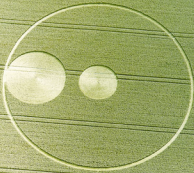

An aerial photograph of a large, vibrant yellow field, likely a rapeseed or sunflower field. The field is divided into several sections by dark, winding lines representing roads or tracks. In the center of the field, there is a large, stylized logo consisting of two overlapping, rounded shapes that form a continuous 'S' or 'SS' pattern. The logo is a slightly darker shade of yellow than the surrounding field. The overall scene is captured from a high angle, showing the geometric patterns of the field and the surrounding landscape, which includes some greenery and a road on the left side.

**BUSTY TAYLOR 2003**

An aerial photograph of a large, vibrant yellow field, likely a crop field. The field is divided into sections by dark, winding lines, possibly roads or irrigation channels. In the center of the field, there is a large, stylized logo consisting of two overlapping, rounded shapes that form a continuous 'S' or 'SS' pattern. The overall scene is captured from a high angle, showing the geometric patterns of the field and the surrounding landscape, which includes some greenery and a road on the left side.

**BUSTY TAYLOR 2003**

An aerial photograph of a large, rectangular yellow field, possibly a rice paddy, with a large, stylized 'S' logo in the center. The field is divided into sections by dark lines, likely furrows or paths. The surrounding area is dark, suggesting a road or a different type of terrain.