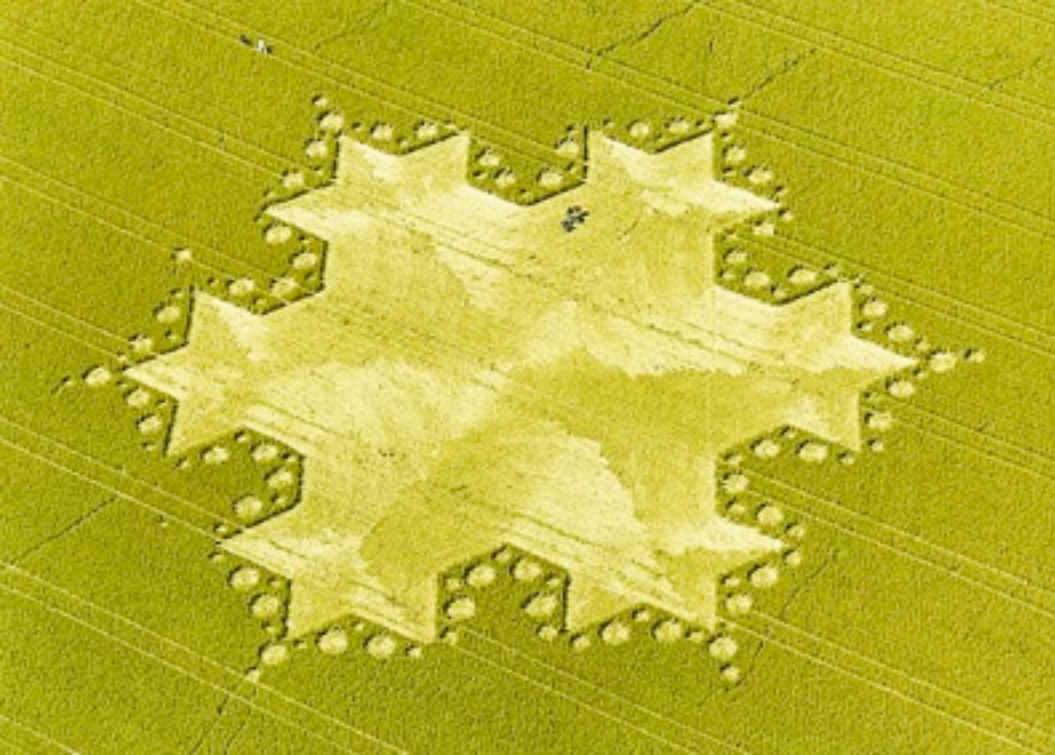

An aerial photograph of a large, vibrant yellow field, likely a rapeseed or sunflower field. The field is divided into several sections by dark, winding lines representing roads or tracks. In the center of the field, there is a large, stylized logo consisting of two overlapping, rounded shapes that form a continuous 'S' or 'SS' pattern. The logo is a slightly darker shade of yellow than the surrounding field. The overall scene is captured from a high angle, showing the geometric patterns of the field and the surrounding landscape, which includes some greenery and a road on the left side.

**BUSTY TAYLOR 2003**

An aerial photograph of a large, vibrant yellow field, likely a crop field. The field is divided into sections by dark, winding lines, possibly roads or irrigation channels. In the center of the field, there is a large, stylized logo consisting of two overlapping, rounded shapes that form a continuous 'S' or 'SS' pattern. The overall scene is captured from a high angle, showing the geometric patterns of the field and the surrounding landscape, which includes some greenery and a road on the left side.

**BUSTY TAYLOR 2003**

An aerial photograph of a large, rectangular yellow field, possibly a rice paddy, with a large, stylized 'S' logo in the center. The field is divided into sections by dark lines, likely furrows or paths. The surrounding area is dark, suggesting a road or a different type of terrain.