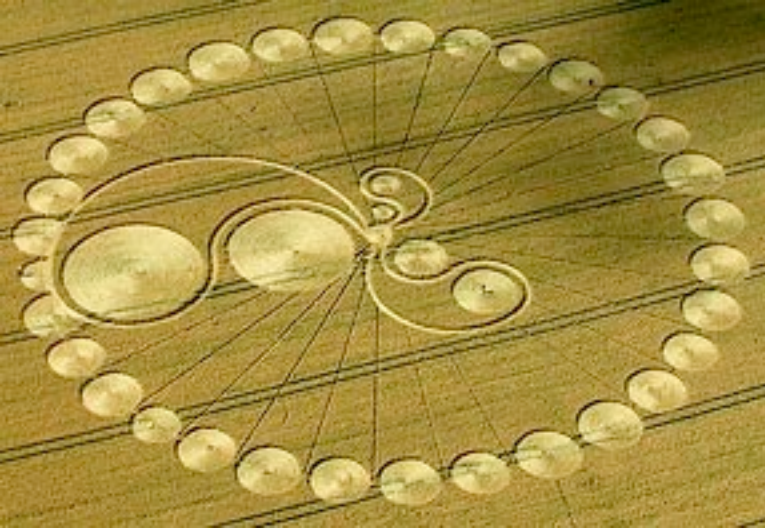

An aerial photograph of a large, vibrant yellow field, likely a rapeseed or sunflower field. The field is divided into several sections by dark, winding lines representing roads or tracks. In the center of the field, there is a large, stylized logo consisting of two overlapping, rounded shapes that form a continuous 'S' or 'SS' pattern. The logo is a slightly darker shade of yellow than the surrounding field. The overall scene is captured from a high angle, showing the geometric patterns of the field and the surrounding landscape, which includes some greenery and a road on the left side.

**BUSTY TAYLOR 2003**

An aerial photograph of a large, vibrant yellow field, likely a crop field. The field is divided into sections by dark, winding lines, possibly roads or irrigation channels. In the center of the field, there is a large, stylized logo consisting of two overlapping, rounded shapes that form a continuous 'S' or 'SS' pattern. The overall scene is captured from a high angle, showing the geometric patterns of the field and the surrounding landscape, which includes some greenery and a road on the left side.

**BUSTY TAYLOR 2003**

An aerial photograph of a large, rectangular yellow field, possibly a rice paddy, with a large, stylized 'S' logo in the center. The field is divided into sections by dark lines, likely furrows or paths. The surrounding area is dark, suggesting a road or a different type of terrain.