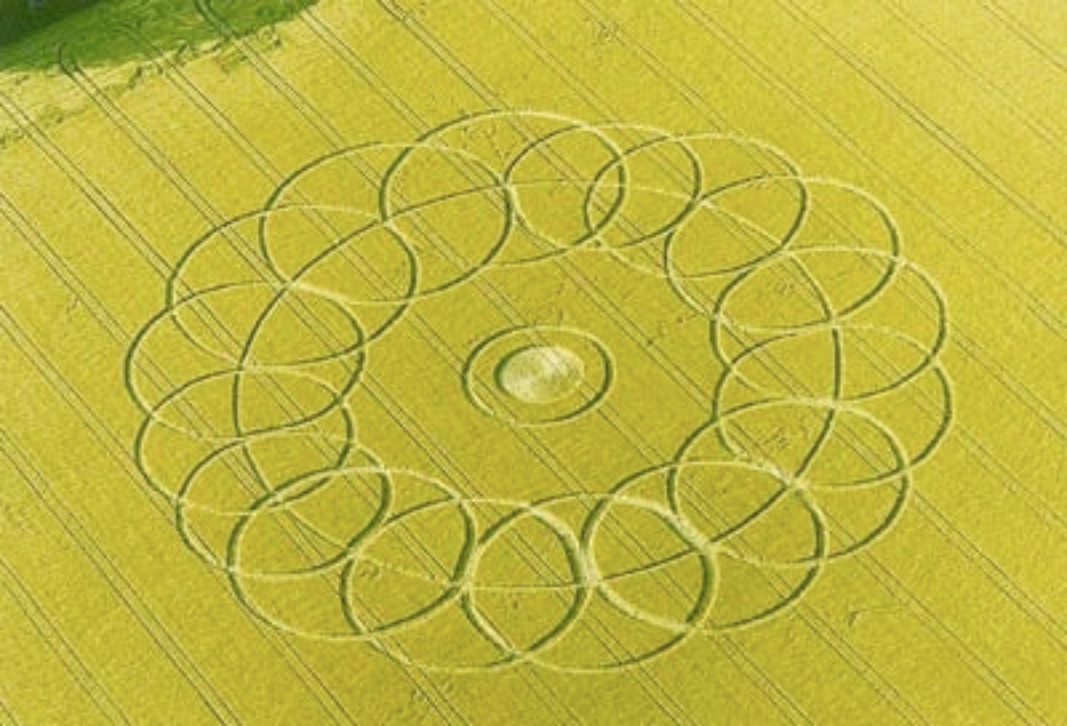

An aerial photograph of a large, vibrant yellow field, likely a rapeseed or sunflower field. The field is divided into several sections by dark, winding lines representing roads or tracks. In the center of the field, there is a large, stylized logo consisting of two overlapping, rounded shapes that form a continuous 'S' or 'SS' pattern. The logo is a slightly darker shade of yellow than the surrounding field. The overall scene is captured from a high angle, showing the geometric patterns of the field and the surrounding landscape, which includes some greenery and a road on the left side.

**BUSTY TAYLOR 2003**

An aerial photograph of a large, vibrant yellow field, likely a crop field. The field is divided into sections by dark, winding lines, possibly roads or irrigation channels. In the center of the field, there is a large, stylized logo consisting of two overlapping, rounded shapes that form a continuous 'S' or 'SS' pattern. The overall scene is captured from a high angle, showing the geometric patterns of the field and the surrounding landscape, which includes some greenery and a road on the left side.

**BUSTY TAYLOR 2003**

An aerial photograph of a large, rectangular yellow field, possibly a rice paddy, with a large, stylized 'S' logo in the center. The field is divided into sections by dark lines, likely furrows or paths. The surrounding area is dark, suggesting a road or a different type of terrain.