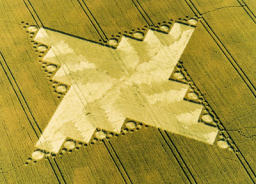

An aerial photograph of a large, vibrant yellow field, likely a rapeseed or sunflower field. The field is divided into several sections by dark, winding lines representing roads or tracks. In the center of the field, there is a large, stylized logo consisting of two overlapping, rounded shapes that form a continuous 'S' or 'SS' pattern. The logo is a slightly darker shade of yellow than the surrounding field. The overall scene is captured from a high angle, showing the geometric patterns of the field and the surrounding landscape, which includes some greenery and a road on the left side.

**BUSTY TAYLOR 2003**

An aerial photograph of a large, vibrant yellow field, likely a crop field. The field is divided into sections by dark, winding lines, possibly roads or irrigation channels. In the center of the field, there is a large, stylized logo consisting of two overlapping, rounded shapes that form a continuous 'S' or 'SS' pattern. The overall scene is captured from a high angle, showing the geometric patterns of the field and the surrounding landscape, which includes some greenery and a road on the left side.

**BUSTY TAYLOR 2003**

An aerial photograph of a large, rectangular yellow field, possibly a rice paddy, with a large, stylized 'S' logo in the center. The field is divided into sections by dark lines, likely furrows or paths. The surrounding area is dark, suggesting a road or a different type of terrain.