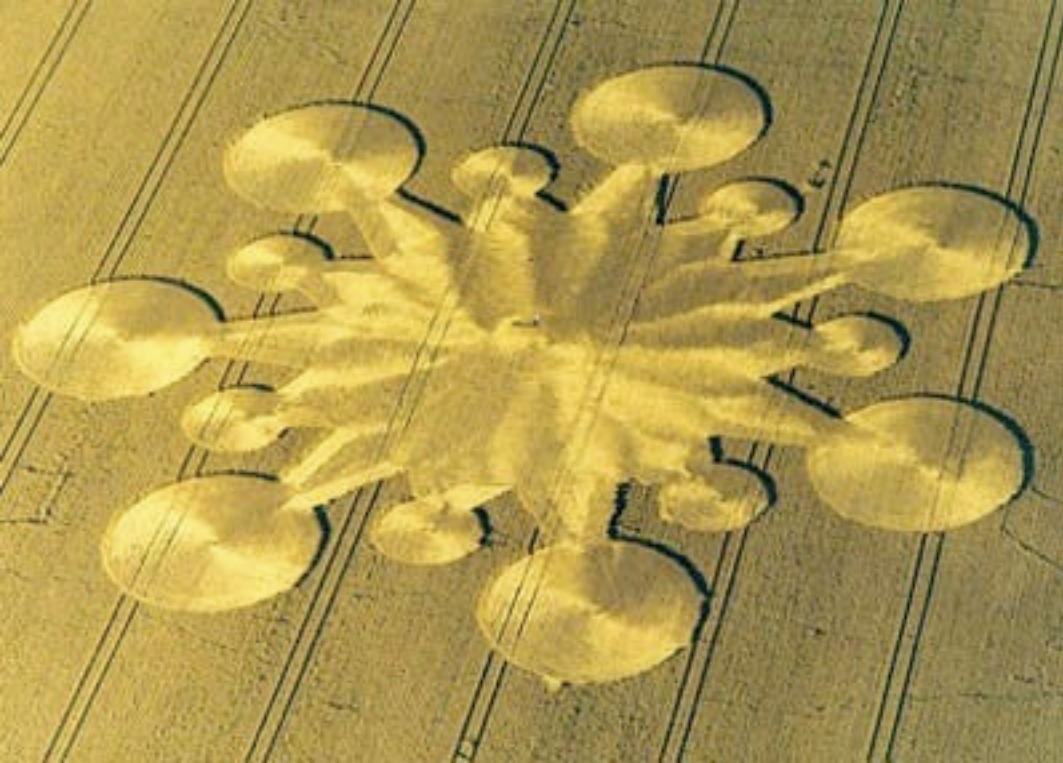

An aerial photograph of a large, vibrant yellow field, likely a rapeseed or sunflower field. The field is divided into several sections by dark, winding lines representing roads or tracks. In the center of the field, there is a large, stylized logo consisting of two overlapping, rounded shapes that form a continuous 'S' or 'SS' pattern. The logo is a slightly darker shade of yellow than the surrounding field. The overall scene is captured from a high angle, showing the geometric patterns of the field and the surrounding landscape, which includes some greenery and a road on the left side.

**BUSTY TAYLOR 2003**

An aerial photograph of a large, vibrant yellow field, likely a crop field. The field is divided into sections by dark, winding lines, possibly roads or irrigation channels. In the center of the field, there is a large, stylized logo consisting of two overlapping, rounded shapes that form a continuous 'S' or 'SS' pattern. The overall scene is captured from a high angle, showing the geometric patterns of the field and the surrounding landscape, which includes some greenery and a road on the left side.

**BUSTY TAYLOR 2003**

An aerial photograph of a large, rectangular yellow field, possibly a rice paddy, with a large, stylized 'S' logo in the center. The field is divided into sections by dark lines, likely furrows or paths. The surrounding area is dark, suggesting a road or a different type of terrain.