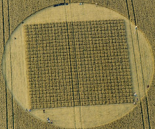

An aerial photograph of a large, vibrant yellow field, likely a rapeseed or sunflower field. The field is divided into several sections by dark, winding lines representing roads or tracks. In the center of the field, there is a large, stylized logo consisting of two overlapping, rounded shapes that form a continuous 'S' or 'SS' pattern. The logo is a slightly darker shade of yellow than the surrounding field. The overall scene is captured from a high angle, showing the geometric patterns of the field and the surrounding landscape, which includes some greenery and a road on the left side.

**BUSTY TAYLOR 2003**

An aerial photograph of a large, vibrant yellow field, likely a crop field. The field is divided into sections by dark, winding lines, possibly roads or irrigation channels. In the center of the field, there is a large, stylized logo consisting of two overlapping, rounded shapes that form a continuous 'S' or 'SS' pattern. The overall scene is captured from a high angle, showing the geometric patterns of the field and the surrounding landscape, which includes some greenery and a road on the left side.

**BUSTY TAYLOR 2003**

An aerial photograph of a large, rectangular yellow field, possibly a rice paddy, with a large, stylized 'S' logo in the center. The field is divided into sections by dark lines, likely furrows or paths. The surrounding area is dark, suggesting a road or a different type of terrain.