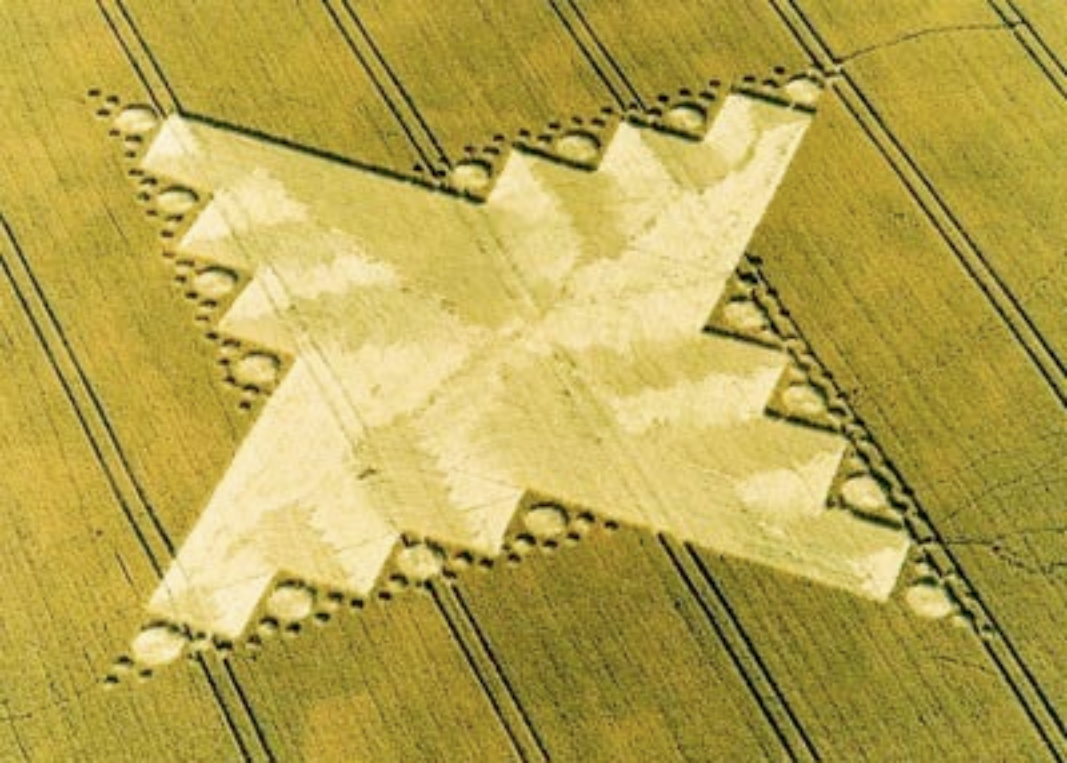

An aerial photograph of a large, vibrant yellow field, likely a rapeseed or sunflower field. The field is divided into several sections by dark, winding lines representing roads or tracks. In the center of the field, there is a large, stylized logo consisting of two overlapping, rounded shapes that form a continuous 'S' or 'SS' pattern. The logo is a slightly darker shade of yellow than the surrounding field. The overall scene is captured from a high angle, showing the geometric patterns of the field and the surrounding landscape, which includes some greenery and a road on the left side.

**BUSTY TAYLOR 2003**

An aerial photograph of a large, vibrant yellow field, likely a crop field. The field is divided into sections by dark, winding lines, possibly roads or irrigation channels. In the center of the field, there is a large, stylized logo consisting of two overlapping, rounded shapes that form a continuous 'S' or 'SS' pattern. The overall scene is captured from a high angle, showing the geometric patterns of the field and the surrounding landscape, which includes some greenery and a road on the left side.

**BUSTY TAYLOR 2003**

An aerial photograph of a large, rectangular yellow field, possibly a rice paddy, with a large, stylized 'S' logo in the center. The field is divided into sections by dark lines, likely furrows or paths. The surrounding area is dark, suggesting a road or a different type of terrain.