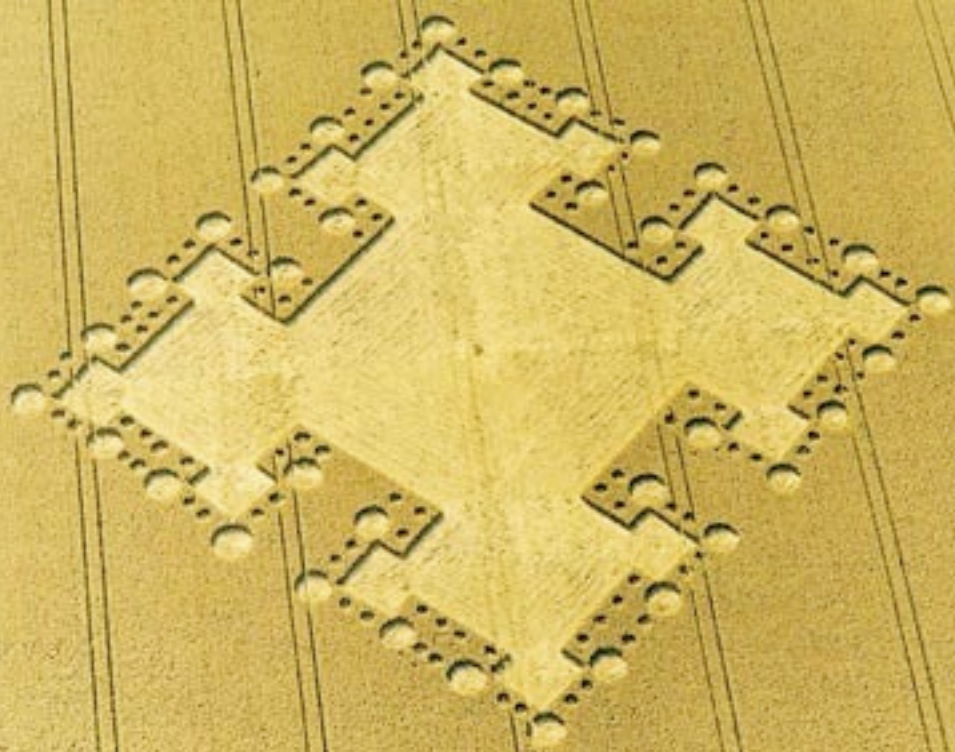

An aerial photograph of a large, vibrant yellow field, likely a rapeseed or sunflower field. The field is divided into several sections by dark, winding lines representing roads or tracks. In the center of the field, there is a large, stylized logo consisting of two overlapping, rounded shapes that form a continuous 'S' or 'SS' pattern. The logo is a slightly darker shade of yellow than the surrounding field. The overall scene is captured from a high angle, showing the geometric patterns of the field and the surrounding landscape, which includes some greenery and a road on the left side.

**BUSTY TAYLOR 2003**

An aerial photograph of a large, vibrant yellow field, likely a crop field. The field is divided into sections by dark, winding lines, possibly roads or irrigation channels. In the center of the field, there is a large, stylized logo consisting of two overlapping, rounded shapes that form a continuous 'S' or 'SS' pattern. The overall scene is captured from a high angle, showing the geometric patterns of the field and the surrounding landscape, which includes some greenery and a road on the left side.

**BUSTY TAYLOR 2003**

An aerial photograph of a large, rectangular yellow field, possibly a rice paddy, with a large, stylized 'S' logo in the center. The field is divided into sections by dark lines, likely furrows or paths. The surrounding area is dark, suggesting a road or a different type of terrain.

**BUSTY TAYLOR 2003**