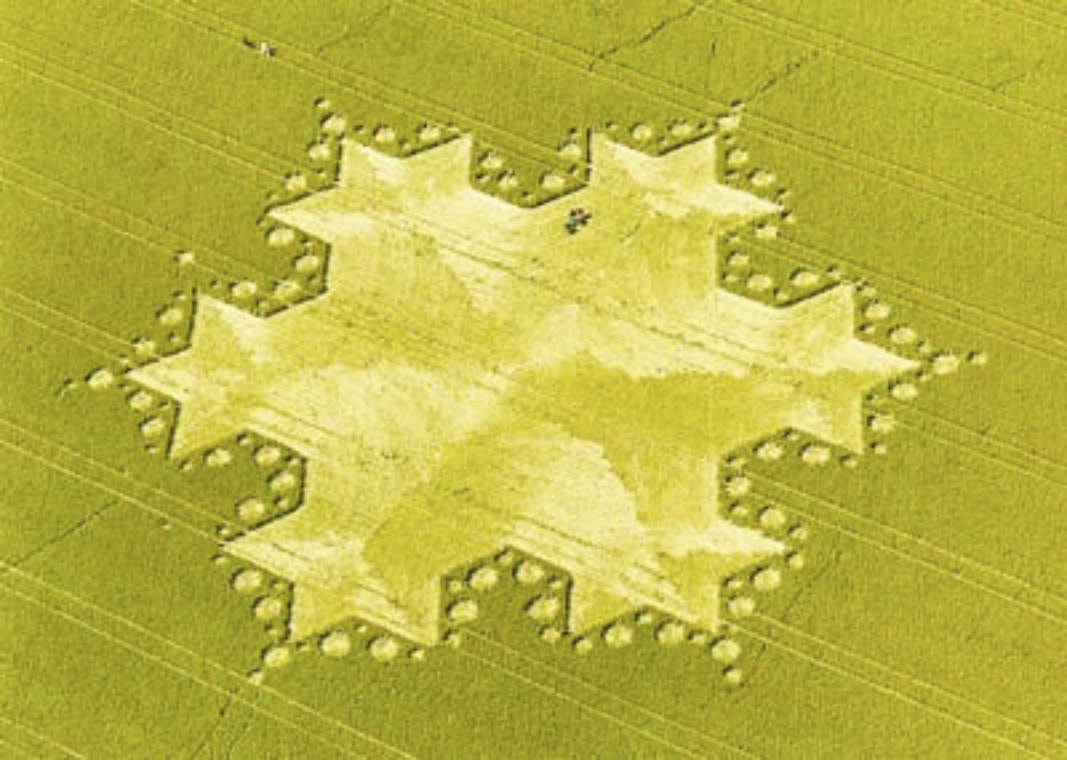

An aerial photograph of a large, vibrant yellow field, likely a rapeseed or sunflower field. The field is divided into several sections by dark, winding lines representing roads or tracks. In the center of the field, there is a large, stylized logo consisting of two overlapping, rounded shapes that form a continuous 'S' or 'SS' pattern. The logo is a slightly darker shade of yellow than the surrounding field. The overall scene is captured from a high angle, showing the geometric patterns of the field and the surrounding landscape, which includes some greenery and a road on the left side.

**BUSTY TAYLOR 2003**

An aerial photograph of a large, vibrant yellow field, likely a crop field. The field is divided into sections by dark, winding lines, possibly roads or irrigation channels. In the center of the field, there is a large, stylized logo consisting of two overlapping, rounded shapes that form a continuous 'S' or 'SS' pattern. The overall scene is captured from a high angle, showing the geometric patterns of the field and the surrounding landscape, which includes some greenery and a road on the left side.

**BUSTY TAYLOR 2003**

An aerial photograph of a large, rectangular yellow field, possibly a rice paddy, with a large, stylized 'S' logo in the center. The field is divided into sections by dark lines, likely furrows or paths. The surrounding area is dark, suggesting a road or a different type of terrain.