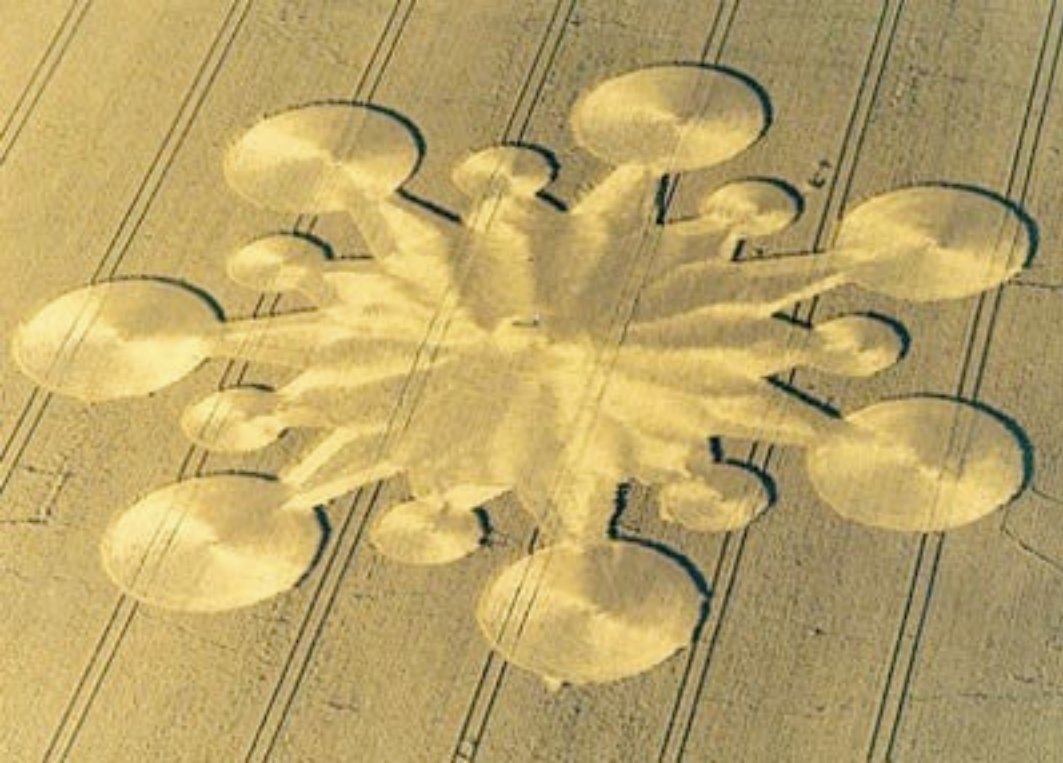

An aerial photograph of a large, vibrant yellow field, likely a rapeseed or sunflower field. The field is divided into several sections by dark, winding lines representing roads or tracks. In the center of the field, there is a large, stylized logo consisting of two overlapping, rounded shapes that form a continuous 'S' or 'SS' pattern. The logo is a slightly darker shade of yellow than the surrounding field. The overall scene is captured from a high angle, showing the geometric patterns of the field and the surrounding landscape, which includes some greenery and a road on the left side.

**BUSTY TAYLOR 2003**

An aerial photograph of a large, vibrant yellow field, likely a crop field. The field is divided into sections by dark, winding lines, possibly roads or irrigation channels. In the center of the field, there is a large, stylized logo consisting of two overlapping, rounded shapes that form a continuous 'S' or 'SS' pattern. The overall scene is captured from a high angle, showing the geometric patterns of the field and the surrounding landscape, which includes some greenery and a road on the left side.

**BUSTY TAYLOR 2003**

An aerial photograph of a large, rectangular yellow field, possibly a rice paddy, with a large, stylized 'S' logo in the center. The field is divided into sections by dark lines, likely furrows or paths. The surrounding area is dark, suggesting a road or a different type of terrain.