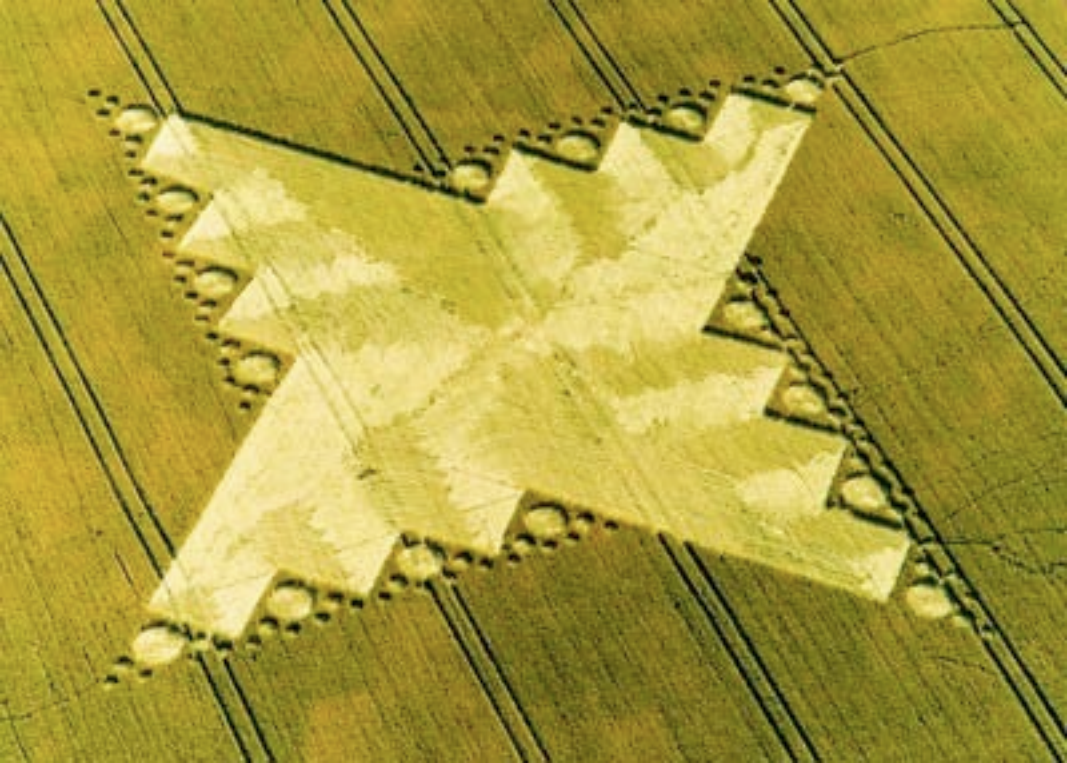

An aerial photograph of a large, vibrant yellow field, likely a rapeseed or sunflower field. The field is divided into several sections by dark, winding lines representing roads or tracks. In the center of the field, there is a large, stylized logo consisting of two overlapping, rounded shapes that form a continuous 'S' or 'SS' pattern. The logo is a slightly darker shade of yellow than the surrounding field. The overall scene is captured from a high angle, showing the geometric patterns of the field and the surrounding landscape, which includes some greenery and a road on the left side.

**BUSTY TAYLOR 2003**

An aerial photograph of a large, vibrant yellow field, likely a crop field. The field is divided into sections by dark, winding lines, possibly roads or irrigation channels. In the center of the field, there is a large, stylized logo consisting of two overlapping, rounded shapes that form a continuous 'S' or 'SS' pattern. The overall scene is captured from a high angle, showing the geometric patterns of the field and the surrounding landscape, which includes some greenery and a road on the left side.

**BUSTY TAYLOR 2003**

An aerial photograph of a large, rectangular yellow field, possibly a rice paddy, with a large, stylized 'S' logo in the center. The field is divided into sections by dark lines, likely furrows or paths. The surrounding area is dark, suggesting a road or a different type of terrain.