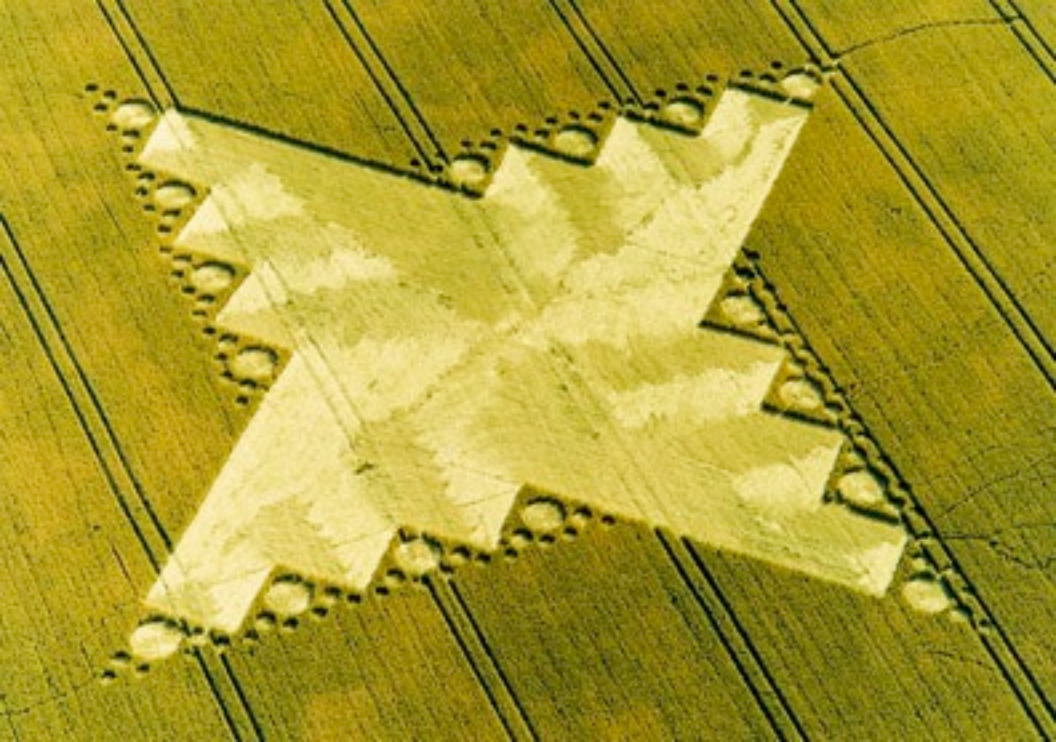

An aerial photograph of a large, vibrant yellow field, likely a rapeseed or sunflower field. The field is divided into several sections by dark, winding lines representing roads or tracks. In the center of the field, there is a large, stylized logo consisting of two overlapping, rounded shapes that form a continuous 'S' or 'SS' pattern. The logo is a slightly darker shade of yellow than the surrounding field. The overall scene is captured from a high angle, showing the geometric patterns of the field and the surrounding landscape, which includes some greenery and a road on the left side.

**BUSTY TAYLOR 2003**

An aerial photograph of a large, vibrant yellow field, likely a crop field. The field is divided into sections by dark, winding lines, possibly roads or irrigation channels. In the center of the field, there is a large, stylized logo consisting of two overlapping, rounded shapes that form a continuous 'S' or 'SS' pattern. The overall scene is captured from a high angle, showing the geometric patterns of the field and the surrounding landscape, which includes some greenery and a road on the left side.

**BUSTY TAYLOR 2003**

An aerial photograph of a large, rectangular yellow field, possibly a rice paddy, with a large, stylized 'S' logo in the center. The field is divided into sections by dark lines, likely furrows or paths. The surrounding area is dark, suggesting a road or a different type of terrain.