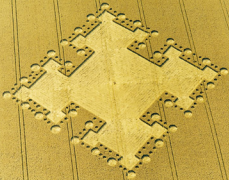

An aerial photograph of a large, vibrant yellow field, likely a rapeseed or sunflower field. The field is divided into several sections by dark, winding lines representing roads or tracks. In the center of the field, there is a large, stylized logo consisting of two overlapping, rounded shapes that form a continuous 'S' or 'SS' pattern. The logo is a slightly darker shade of yellow than the surrounding field. The overall scene is captured from a high angle, showing the geometric patterns of the field and the surrounding landscape, which includes some greenery and a road on the left side.

**BUSTY TAYLOR 2003**

An aerial photograph of a large, vibrant yellow field, likely a crop field. The field is divided into sections by dark, winding lines, possibly roads or irrigation channels. In the center of the field, there is a large, stylized logo consisting of two overlapping, rounded shapes that form a continuous 'S' or 'SS' pattern. The overall scene is captured from a high angle, showing the geometric patterns of the field and the surrounding landscape, which includes some greenery and a road on the left side.

**BUSTY TAYLOR 2003**

An aerial photograph of a large, rectangular yellow field, possibly a rice paddy, with a large, stylized 'S' logo in the center. The field is divided into sections by dark lines, likely furrows or paths. The surrounding area is dark, suggesting a road or a different type of terrain.