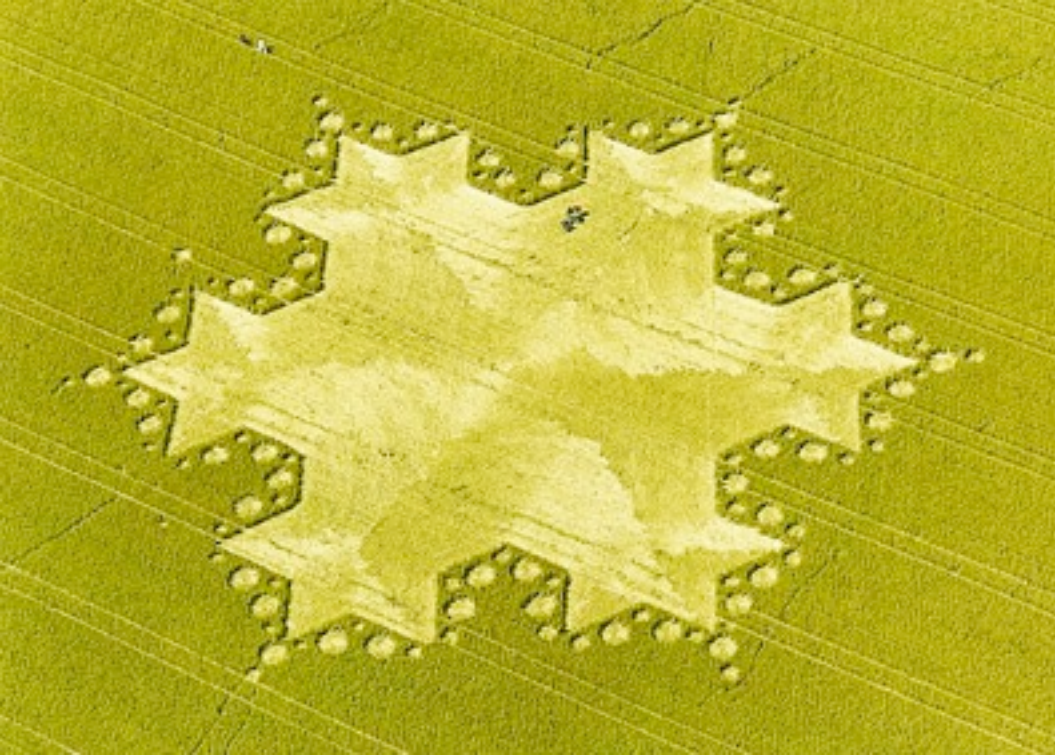

An aerial photograph of a large, vibrant yellow field, likely a rapeseed or sunflower field. The field is divided into several sections by dark, winding lines representing roads or tracks. In the center of the field, there is a large, stylized logo consisting of two overlapping, rounded shapes that form a continuous 'S' or 'SS' pattern. The logo is a slightly darker shade of yellow than the surrounding field. The overall scene is captured from a high angle, showing the geometric patterns of the field and the surrounding landscape, which includes some greenery and a road on the left side.

**BUSTY TAYLOR 2003**

An aerial photograph of a large, vibrant yellow field, likely a crop field. The field is divided into sections by dark, winding lines, possibly roads or irrigation channels. In the center of the field, there is a large, stylized logo consisting of two overlapping, rounded shapes that form a continuous 'S' or 'SS' pattern. The overall scene is captured from a high angle, showing the geometric patterns of the field and the surrounding landscape, which includes some greenery and a road on the left side.

**BUSTY TAYLOR 2003**

An aerial photograph of a large, rectangular yellow field, possibly a rice paddy, with a large, stylized 'S' logo in the center. The field is divided into sections by dark lines, likely furrows or paths. The surrounding area is dark, suggesting a road or a different type of terrain.

**BUSTY TAYLOR 2003**