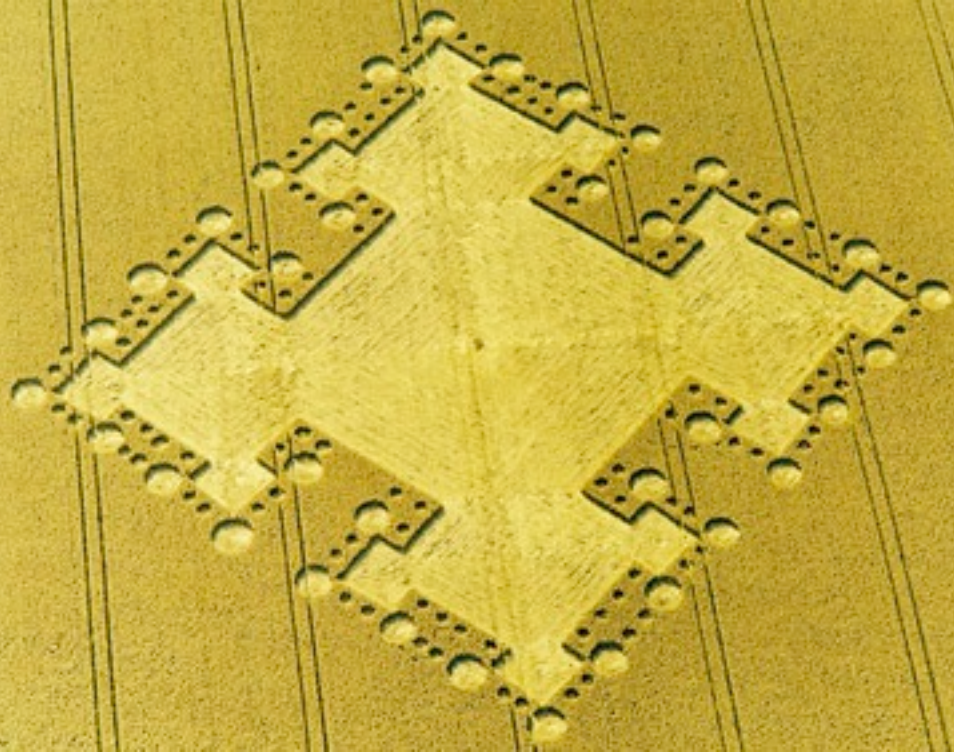

An aerial photograph of a large, vibrant yellow field, likely a rapeseed or sunflower field. The field is divided into several sections by dark, winding lines representing roads or tracks. In the center of the field, there is a large, stylized logo consisting of two overlapping, rounded shapes that form a continuous 'S' or 'SS' pattern. The logo is a slightly darker shade of yellow than the surrounding field. The overall scene is captured from a high angle, showing the geometric patterns of the field and the surrounding landscape, which includes some greenery and a road on the left side.

**BUSTY TAYLOR 2003**

An aerial photograph of a large, vibrant yellow field, likely a crop field. The field is divided into sections by dark, winding lines, possibly roads or irrigation channels. In the center of the field, there is a large, stylized logo consisting of two overlapping, rounded shapes that form a continuous 'S' or 'SS' pattern. The overall scene is captured from a high angle, showing the geometric patterns of the field and the surrounding landscape, which includes some greenery and a road on the left side.

**BUSTY TAYLOR 2003**

An aerial photograph of a large, rectangular yellow field, possibly a rice paddy, with a large, stylized 'S' logo in the center. The field is divided into sections by dark lines, likely furrows or paths. The surrounding area is dark, suggesting a road or a different type of terrain.

**BUSTY TAYLOR 2003**