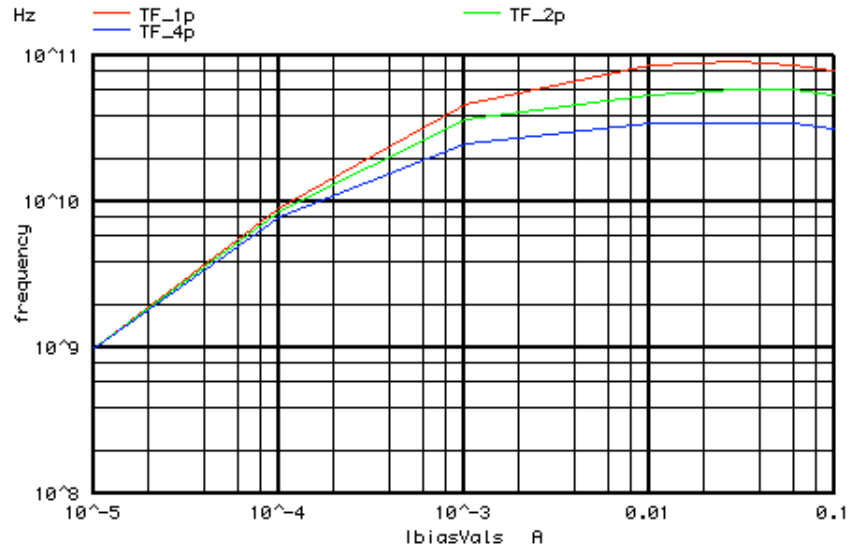

**
**
**
**
**
**
**
**
**

Graph 94 - unknown419: 15um² Ftau vs IE and TF

||